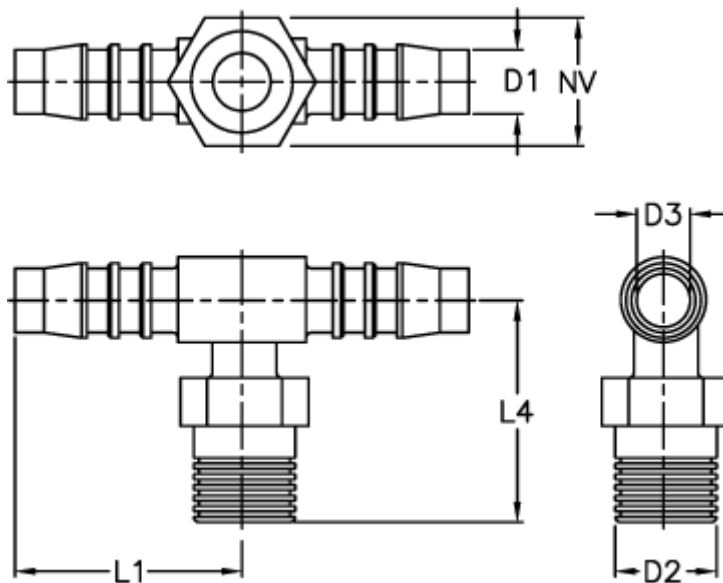

Article number: 027208918006

Description: Norma hose coupling TES 6 / 1/4 NPT

Measures

D1 = 6

D2 = 1/4 NPT

D3 = 4.0

L1 = 28.5

L4 = 29.0

NV = 14